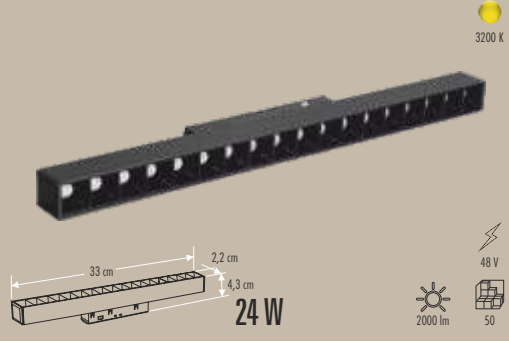

CT-5921 DALLAS MAGNETIC SPOT