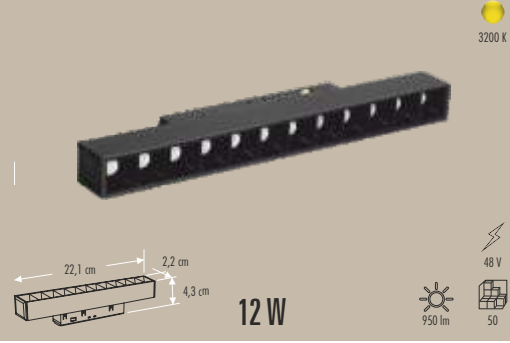

YENİ MAGNETIC RAY ARMATÜR

CT-5920 DALLAS MAGNETIC SPOT