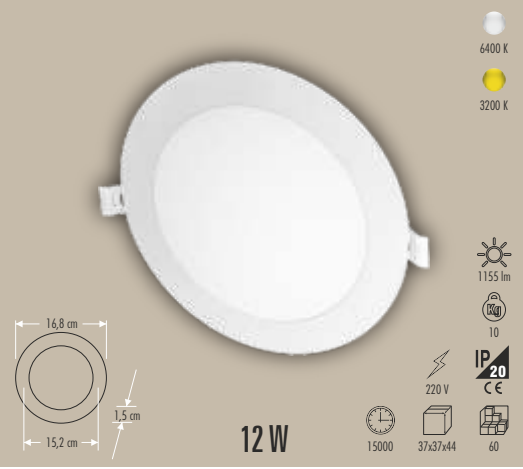

# SLIM LED PANEL

**CT-5144** SLIM PANEL

**CT-5145** SLIM PANEL  
**CT-5125** SLIM PANEL SİYAH KASA

**CT-5146** SLIM PANEL

**CT-5147** SLIM PANEL

**CT-5148** SLIM PANEL

**CT-5169** SLIM PANEL

**CT-5650** ZÜMRÜT PANEL  
SİYAH KASA