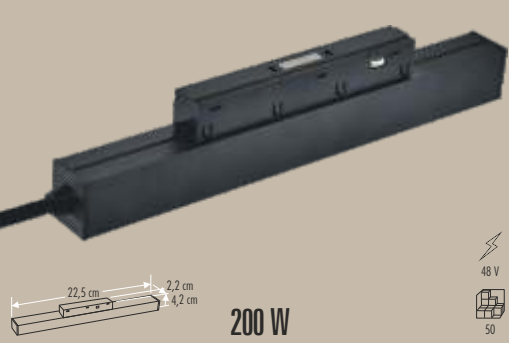

**CT-5941 ATLANTA MAGNETIC SPOT**

**CT-5950 KANSAS MAGNETIC SPOT**

**CT-5951 KANSAS MAGNETIC SPOT**

**CT-5960 1 Metre  
CT-5961 2 Metre  
CT-5962 3 Metre**

**CT-5970 RENO MAGNETIC TRAFİ**

**CT-5971 RENO MAGNETIC TRAFİ**