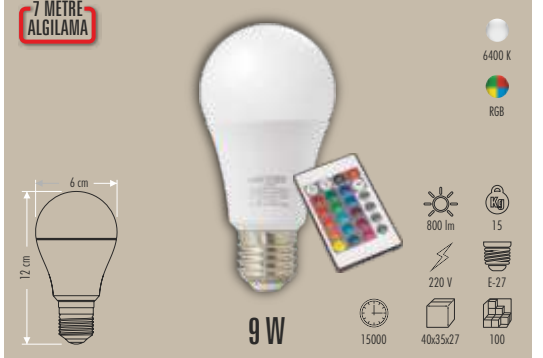

CT-4058 RGB LED AMPUL KUMANDALI