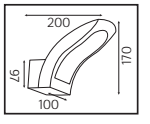

IMPERIAL

YENİ ÜRÜN

Model	Kod	Watt	Koli İçi	Lümen	Renk	Işık Rengi
IMPERIAL-1	076-054-0007	7 W	10	630 lm	SIYAH	4200K

48.0x30.0x23.0

78

METAL

IMPERIAL

YENİ ÜRÜN

Model	Kod	Watt	Koli İçi	Lümen	Renk	Işık Rengi
IMPERIAL-2	076-054-0014	14 W	10	1380 lm	SIYAH	4200K

48.0x30.0x28.0

10.0

METAL

MARVEL

YENİ ÜRÜN

Model	Kod	Watt	Koli İçi	Lümen	Renk	Işık Rengi
MARVEL-10	076-052-0010	10 W	10	725 lm	SIYAH	6400K

58.0x24.0x24.0

8.0

METAL

OPERA

YENİ ÜRÜN

Model	Kod	Watt	Koli İçi	Lümen	Renk	Işık Rengi
OPERA-10	076-057-0010	10 W	10	1010 lm	SIYAH	6400K

58.0x24.0x24.0

6.0

METAL

SUPERB

YENİ ÜRÜN

Model	Kod	Watt	Koli İçi	Lümen	Renk	Işık Rengi
SUPERB	076-040-0015	15 W	10	1500 lm	SIYAH	4200K

57.0x24.0x27.0

7.6

METAL