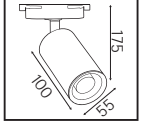

47,5x35,0x53,0	KG 21,0
47,5x35,0x53,0	KG 21,0
57,5x35,0x53,0	KG 14,5
57,5x35,0x53,0	KG 14,5
60,0x35,0x31,0	KG 17,6
60,0x35,0x31,0	KG 17,6

SIVAÜSTÜ

BASEL YENİ ÜRÜN

Model	Kod	Watt	Koli İçi	Renk
BASEL	115-003-0001	Max. 50W	50	SİYAH
BASEL	115-003-0001	Max. 50W	50	BEYAZ