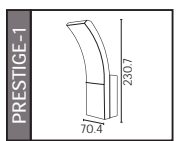

DYNAMIC-1

YENİ ÜRÜN

Model	Kod	Watt	Koli İçi	Lümen	Renk	Işık Rengi
DYNAMIC-1	076-058-0001	24 W	10	2670 lm	SIYAH	6400K

METAL

DYNAMIC SERİSİ

YENİ ÜRÜN

Model	Kod	Watt	Koli İçi	Lümen	Renk	Işık Rengi
DYNAMIC-2	076-058-0002	24 W	10	2670 lm	SIYAH	6400K
DYNAMIC-3	076-058-0003	24 W	4	2670 lm	SIYAH	6400K
DYNAMIC-4	076-058-0004	24 W	4	2670 lm	SIYAH	6400K

METAL

PRESTIGE-1

YENİ ÜRÜN

Model	Kod	Watt	Koli İçi	Lümen	Renk	Işık Rengi
PRESTIGE-1	076-053-0001	12 W	10	1250 lm	SIYAH	6400K

METAL

PRESTIGE SERİSİ

YENİ ÜRÜN

Model	Kod	Watt	Koli İçi	Lümen	Renk	Işık Rengi
PRESTIGE-2	076-053-0002	12 W	10	1250 lm	SIYAH	6400K
PRESTIGE-3	076-053-0003	12 W	10	1250 lm	SIYAH	6400K
PRESTIGE-4	076-053-0004	12 W	10	1250 lm	SIYAH	6400K

METAL