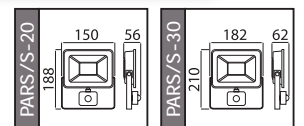

PARS SERİSİ

Model	Kod	Watt	Koli İçi	Lümen	Renk	Işık Rengi		
PARS-10	068-008-0010	10 W	60	1100 lm	SİYAH	2700K	37,0x35,0x23,0	9,0
PARS-10	068-008-0010	10 W	60	1100 lm	SİYAH	6400K	37,0x35,0x23,0	9,0
PARS-10	068-008-0010	10 W	60	1100 lm	SİYAH	YEŞİL	37,0x35,0x23,0	9,0
PARS-20	068-008-0020	20 W	40	2200 lm	SİYAH	2700K	38,5x31,5x26,0	9,6
PARS-20	068-008-0020	20 W	40	2200 lm	SİYAH	6400K	38,5x31,5x26,0	9,6
PARS-20	068-008-0020	20 W	40	2200 lm	SİYAH	YEŞİL	38,5x31,5x26,0	9,6
PARS-30	068-008-0030	30 W	30	3310 lm	SİYAH	2700K	50,0x20,5x37,0	13,0
PARS-30	068-008-0030	30 W	30	3310 lm	SİYAH	6400K	50,0x20,5x37,0	13,0
PARS-30	068-008-0030	30 W	30	3310 lm	SİYAH	YEŞİL	50,0x20,5x37,0	13,0
PARS-50	068-008-0050	50 W	24	5650 lm	SİYAH	2700K	60,5x33,5x23,0	14,0
PARS-50	068-008-0050	50 W	24	5650 lm	SİYAH	6400K	60,5x33,5x23,0	14,0
PARS-50	068-008-0050	50 W	24	5650 lm	SİYAH	YEŞİL	60,5x33,5x23,0	14,0
PARS-100	068-008-0100	100 W	12	11550 lm	SİYAH	2700K	51,5x31,0x30,0	14,4
PARS-100	068-008-0100	100 W	12	11550 lm	SİYAH	6400K	51,5x31,0x30,0	14,4
PARS-100	068-008-0100	100 W	12	11550 lm	SİYAH	YEŞİL	51,5x31,0x30,0	14,4
YENİ PARS-200	068-008-0200	200 W	6	23250 lm	SİYAH	2700K	41,5x41,0x33,0	13,0
PARS-200	068-008-0200	200 W	6	23250 lm	SİYAH	6400K	41,5x41,0x33,0	13,0
YENİ PARS-200	068-008-0200	200 W	6	23250 lm	SİYAH	YEŞİL	41,5x41,0x33,0	13,0

PARS/S SERİSİ

Model	Kod	Watt	Koli İçi	Lümen	Renk	Işık Rengi		
PARS/S-20	068-009-0020	20 W	40	2200 lm	SİYAH	6400K	41,5x41,0x33,0	13,0
PARS/S-30	068-009-0030	30 W	30	3310 lm	SİYAH	6400K	45,0x24,5x37,5	11,0

SENSÖRLÜ