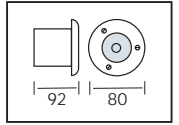

SAFİR

Model	Kod	Watt	Koli İçi	Lümen	Renk	Işık Rengi
SAFİR	079-003-0002	2 W	40	100 lm	KROM	6400K