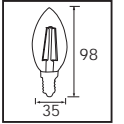

FILAMENT CANDLE

Model	Kod	Watt	Koli İçi	Lümen	Işık Rengi
FILAMENT CANDLE-4	001-013-0004	4 W	100	450 lm	3000K / 6400K
FILAMENT CANDLE-6	001-013-0006	6 W	100	700 lm	3000K / 6400K