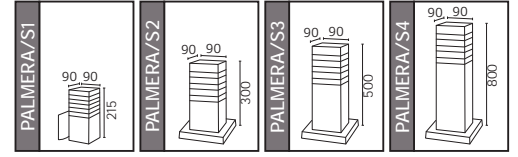

PALMERA/S SERİSİ

YENİ ÜRÜN

Model	Kod	Watt	Koli İçi	Renk	Boyutlar (mm)	Ağırlık (kg)
PALMERA/S1	075-017-0001	Max. 60W	10	SİYAH	53,0x22,0x36,0	9,6
PALMERA/S2	075-017-0002	Max. 60W	10	SİYAH	44,0x30,0x33,0	10,5
PALMERA/S3	075-017-0003	Max. 60W	10	SİYAH	44,0x30,0x53,0	14,5
PALMERA/S4	075-017-0004	Max. 60W	6	SİYAH	44,0x30,0x83,0	12,0

METAL

PALMERA SERİSİ

YENİ ÜRÜN

Model	Kod	Watt	Koli İçi	Renk	Boyutlar (mm)	Ağırlık (kg)
PALMERA-1	075-018-0001	Max. 60W	10	SİYAH	63,0x22,0x38,0	9,0
PALMERA-2	075-018-0002	Max. 60W	10	SİYAH	51,0x34,0x33,0	10,0
PALMERA-3	075-018-0003	Max. 60W	10	SİYAH	51,0x34,0x53,0	14,0
PALMERA-4	075-018-0004	Max. 60W	6	SİYAH	51,0x34,0x83,0	11,8

METAL