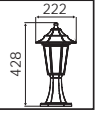

BEGONYA-1

Model	Kod	Watt	Koli İçi	Renk
BEGONYA-1	400-010-116	Max. 40W	12	SİYAH
BEGONYA-1	400-020-116	Max. 40W	12	BEYAZ

PLASTİK

BEGONYA-2

Model	Kod	Watt	Koli İçi	Renk
BEGONYA-2	400-010-117	Max. 40W	12	SİYAH
BEGONYA-2	400-020-117	Max. 40W	12	BEYAZ

PLASTİK

BEGONYA-3

Model	Kod	Watt	Koli İçi	Renk
BEGONYA-3	400-010-118	Max. 40W	12	SİYAH
BEGONYA-3	400-020-118	Max. 40W	12	BEYAZ

PLASTİK

BEGONYA-4

Model	Kod	Watt	Koli İçi	Renk
BEGONYA-4	400-010-120	Max. 40W	20	SİYAH
BEGONYA-4	400-020-120	Max. 40W	20	BEYAZ

PLASTİK