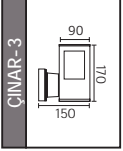

ÇINAR SERİSİ

YENİ ÜRÜN

Model	Kod	Watt	Koli İçi	Renk
ÇINAR-1	400-010-134	Max. 60W	12	SİYAH
ÇINAR-2	400-010-135	Max. 60W	8	SİYAH

46,0x46,0x61,0

5,3

46,0x46,0x52,0

5,6