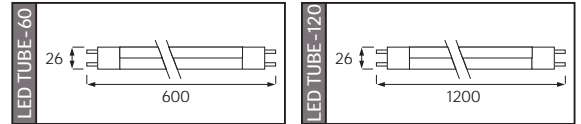

MEGA SERİSİ

Model	Kod	Watt	Koli İçi	Lümen	Işık Rengi
MEGA-3	001-011-0003	3 W	200	240 lm	2700K / 6400K
MEGA-5	001-011-0005	5 W	200	390 lm	2700K / 6400K

36.7x18.5x77.0	KG 2.8
25.0x25.0x19.0	KG 4.1

NANO SERİSİ

Model	Kod	Watt	Koli İçi	Lümen	Işık Rengi
NANO-2 (HL452L)	001-008-0002	1.5 W	200	105 lm	2700K / 6400K
NANO-3 (HL453L)	001-008-0003	3 W	200	210 lm	2700K / 6400K

24.0x17.0x24.0	KG 3.0
24.0x17.0x24.0	KG 4.0

HL 449L

Model	Watt	Koli İçi	Lümen	Işık Rengi
HL 449L	2.5 W	216	80 lm	6400K

LED TÜP SERİSİ

Model	Kod	Watt	Koli İçi	Lümen	Işık Rengi
LED TUBE-60	002-001-0009	9 W	25	830 lm	4200K / 6400K
LED TUBE-120	002-001-0018	18 W	25	1800 lm	4200K / 6400K

18.5x64.5x17.5	KG 3.0
19.0x19.0x124.5	KG 6.7