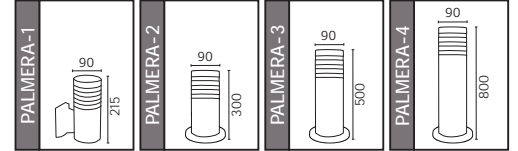

PALMERA/S SERİSİ

YENİ ÜRÜN

Model	Kod	Watt	Koli İçi	Renk	Boyutlar (mm)	Ağırlık (kg)
PALMERA/S1	075-017-0001	Max. 60W	10	SİYAH	53,0x22,0x36,0	9,6
PALMERA/S2	075-017-0002	Max. 60W	10	SİYAH	44,0x30,0x33,0	10,5
PALMERA/S3	075-017-0003	Max. 60W	10	SİYAH	44,0x30,0x53,0	14,5
PALMERA/S4	075-017-0004	Max. 60W	6	SİYAH	44,0x30,0x83,0	12,0

METAL

PALMERA SERİSİ

YENİ ÜRÜN

Model	Kod	Watt	Koli İçi	Renk	Boyutlar (mm)	Ağırlık (kg)
PALMERA-1	075-018-0001	Max. 60W	10	SİYAH	63,0x22,0x38,0	9,0
PALMERA-2	075-018-0002	Max. 60W	10	SİYAH	51,0x34,0x33,0	10,0
PALMERA-3	075-018-0003	Max. 60W	10	SİYAH	51,0x34,0x53,0	14,0
PALMERA-4	075-018-0004	Max. 60W	6	SİYAH	51,0x34,0x83,0	11,8

METAL