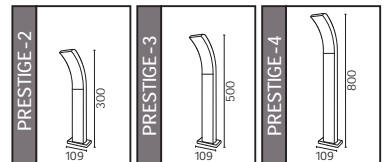

METAL

PALMERA/S SERİSİ

YENİ ÜRÜN

Model	Kod	Watt	Koli İçi	Renk	Boyutlar (mm)	Ağırlık (kg)
PALMERA/S1	075-017-0001	Max. 60W	10	SİYAH	53,0x22,0x36,0	9,6
PALMERA/S2	075-017-0002	Max. 60W	10	SİYAH	44,0x30,0x33,0	10,5
PALMERA/S3	075-017-0003	Max. 60W	10	SİYAH	44,0x30,0x53,0	14,5
PALMERA/S4	075-017-0004	Max. 60W	6	SİYAH	44,0x30,0x83,0	12,0