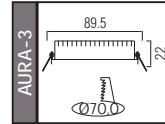

24.5x23.5x46.0	KG 4.2
24.5x23.5x46.0	KG 4.2
27.5x22.0x54.0	KG 5.2
27.5x22.0x54.0	KG 5.2
43.5x40.0x41.0	KG 7.4
43.5x40.0x41.0	KG 7.4
50.5x43.0x51.0	KG 10.2
50.5x43.0x51.0	KG 10.2

BACKLIGHT

ABS

STELLA SERİSİ