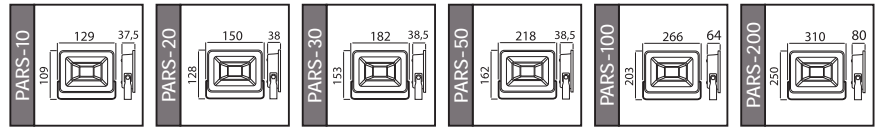

Model	Kod	Watt	Koli İçi	Lümen	Renk	Işık Rengi		
PARS-10	068-008-0010	10 W	60	1100 lm	SİYAH	2700K	37,0x35,0x23,0	9,0
PARS-10	068-008-0010	10 W	60	1100 lm	SİYAH	6400K	37,0x35,0x23,0	9,0
PARS-10	068-008-0010	10 W	60	1100 lm	SİYAH	YEŞİL	37,0x35,0x23,0	9,0
PARS-20	068-008-0020	20 W	40	2200 lm	SİYAH	2700K	38,5x31,5x26,0	9,6
PARS-20	068-008-0020	20 W	40	2200 lm	SİYAH	6400K	38,5x31,5x26,0	9,6
PARS-20	068-008-0020	20 W	40	2200 lm	SİYAH	YEŞİL	38,5x31,5x26,0	9,6
PARS-30	068-008-0030	30 W	30	3310 lm	SİYAH	2700K	50,0x20,5x37,0	13,0
PARS-30	068-008-0030	30 W	30	3310 lm	SİYAH	6400K	50,0x20,5x37,0	13,0
PARS-30	068-008-0030	30 W	30	3310 lm	SİYAH	YEŞİL	50,0x20,5x37,0	13,0
PARS-50	068-008-0050	50 W	24	5650 lm	SİYAH	2700K	60,5x33,5x23,0	14,0
PARS-50	068-008-0050	50 W	24	5650 lm	SİYAH	6400K	60,5x33,5x23,0	14,0
PARS-50	068-008-0050	50 W	24	5650 lm	SİYAH	YEŞİL	60,5x33,5x23,0	14,0
PARS-100	068-008-0100	100 W	12	11550 lm	SİYAH	2700K	51,5x31,0x30,0	14,4
PARS-100	068-008-0100	100 W	12	11550 lm	SİYAH	6400K	51,5x31,0x30,0	14,4
PARS-100	068-008-0100	100 W	12	11550 lm	SİYAH	YEŞİL	51,5x31,0x30,0	14,4
YENİ PARS-200	068-008-0200	200 W	6	23250 lm	SİYAH	2700K	41,5x41,0x33,0	13,0
PARS-200	068-008-0200	200 W	6	23250 lm	SİYAH	6400K	41,5x41,0x33,0	13,0
YENİ PARS-200	068-008-0200	200 W	6	23250 lm	SİYAH	YEŞİL	41,5x41,0x33,0	13,0