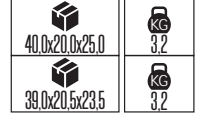

FILAMENT CANDLE

Model	Kod	Watt	Koli İçi	Lümen	Işık Rengi
FILAMENT CANDLE-4	001-013-0004	4 W	100	450 lm	3000K / 6400K
FILAMENT CANDLE-6	001-013-0006	6 W	100	700 lm	3000K / 6400K