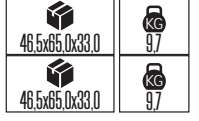

AQUA YARIMAY

Model	Kod	Watt	Koli İçi	Renk
AQUA YARIMAY	400-123-114	Max. 40 W	20	SİYAH OPAL
AQUA YARIMAY	400-113-114	Max. 40 W	20	BEYAZ OPAL

PLASTİK

AQUA DOLUNAY

Model	Kod	Watt	Koli İçi	Renk
AQUA DOLUNAY	400-123-115	Max. 40 W	16	SİYAH OPAL
AQUA DOLUNAY	400-113-115	Max. 40 W	16	BEYAZ OPAL

PLASTİK