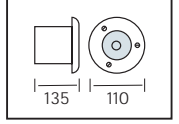

AWAX

YENİ ÜRÜN

Model	Kod	Watt	Koli İçi	Renk
AWAX	079-030-0001	Max. 50 W	20	MAT KROM