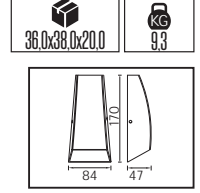

SALKIM

Model	Kod	Watt	Koli İçi	Lümen	Renk	Işık Rengi
SALKIM	076-008-0006	6 W	16	380 lm	SIYAH	4200K

METAL

SELVI

Model	Kod	Watt	Koli İçi	Lümen	Renk	Işık Rengi
SELVI	076-007-0006	6 W	24	380 lm	SIYAH	4200K

METAL

SUGA-12/RO

Model	Kod	Watt	Koli İçi	Lümen	Renk	Işık Rengi
SUGA-12/RO	076-021-0012	12 W	20	1160 lm	SIYAH	4200K

PLASTİK

SUGA-12/RC

Model	Kod	Watt	Koli İçi	Lümen	Renk	Işık Rengi
SUGA-12/RC	076-019-0012	12 W	20	1160 lm	SIYAH	4200K

PLASTİK

SUGA-12/SO

Model	Kod	Watt	Koli İçi	Lümen	Renk	Işık Rengi
SUGA-12/SO	076-022-0012	12 W	20	1200 lm	SIYAH	4200K

PLASTİK

SUGA-12/SC

Model	Kod	Watt	Koli İçi	Lümen	Renk	Işık Rengi
SUGA-12/SC	076-020-0012	12 W	20	1200 lm	SIYAH	4200K

PLASTİK