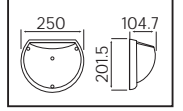

AQUA YARIMAY

Model	Kod	Watt	Koli İçi	Renk
AQUA YARIMAY	400-123-114	Max. 40 W	20	SİYAH OPAL
AQUA YARIMAY	400-113-114	Max. 40 W	20	BEYAZ OPAL

PLASTİK

AQUA DOLUNAY

Model	Kod	Watt	Koli İçi	Renk
AQUA DOLUNAY	400-123-115	Max. 40 W	16	SİYAH OPAL
AQUA DOLUNAY	400-113-115	Max. 40 W	16	BEYAZ OPAL

PLASTİK