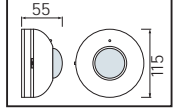

FOCUS

Model	Kod	Watt	Koli İçi	Renk
FOCUS	088-001-0001	Max. 1000W	50	BEYAZ
FOCUS	088-001-0001	Max. 1000W	50	SİYAH