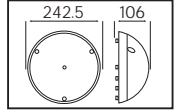

AQUA YARIMAY

Model	Kod	Watt	Koli İçi	Renk
AQUA YARIMAY	400-123-114	Max. 40 W	20	SİYAH OPAL
AQUA YARIMAY	400-113-114	Max. 40 W	20	BEYAZ OPAL

PLASTİK

AQUA DOLUNAY

Model	Kod	Watt	Koli İçi	Renk
AQUA DOLUNAY	400-123-115	Max. 40 W	16	SİYAH OPAL
AQUA DOLUNAY	400-113-115	Max. 40 W	16	BEYAZ OPAL

PLASTİK