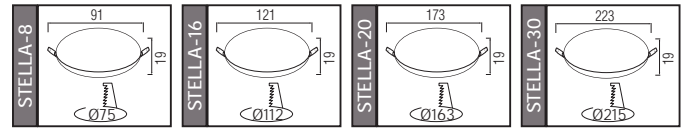

ÇERÇEVESİZ