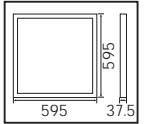

GALAKSİ

Model	Kod	Watt	Koli İçi	Lümen	Renk	Işık Rengi
GALAKSİ-40	056-002-0040	40 W	6	4265 lm	BEYAZ	4200K / 6400K

PLAZMA

Model	Kod	Watt	Koli İçi	Lümen	Renk	Işık Rengi
PLAZMA-40	056-009-0040	40 W	10	4265 lm	BEYAZ	4200K / 6400K

BACKLIGHT